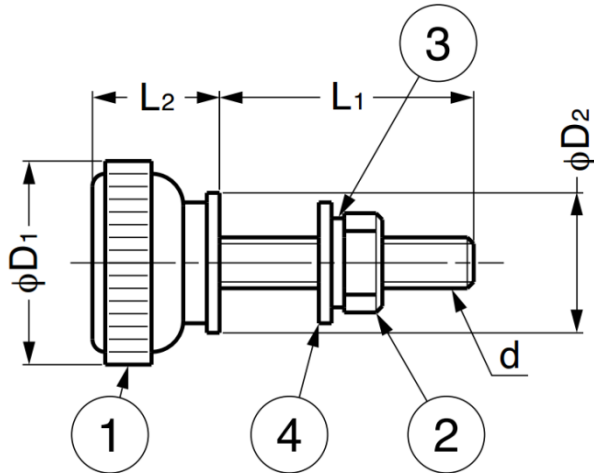

GBRT-NB Thumbscrew Knob

Features

- Suitable for applications such as switchboards, control and distribution boards

No.	Part Name	Material	Finish
①	Knurled Knob	Brass	Chrome
②	Hex Nut	Brass	Nickel
③	Plate	Bronze	Nickel
④	Washer	Polyacetal	Natural

Part No.	L ₁	L ₂	øD ₁	øD ₂	d
GBRT-NB3-20CR	20	8	11	8	M3 x 0.5
GBRT-NB4-20CR		10	16	11	M4 x 0.7
GBRT-NB5-20CR					M5 x 0.8
GBRT-NB6-25CR	25	12	20	14	M6 x 1.0
GBRT-NB8-25CR					M8 x 1.25